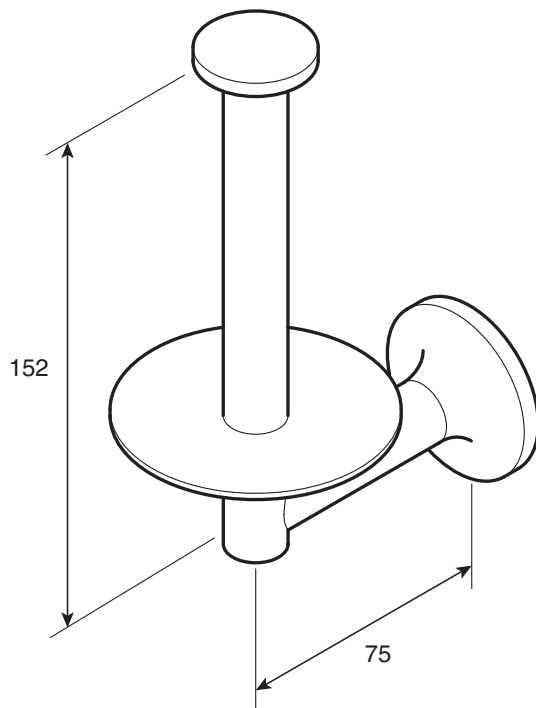

Stillness toilet roll holder

Simplified form and detail embody the paired-down approach of Stillness. Streamlined elements, pure design and industrial integrity lend aesthetic functionality to minimal spaces. Stillness accessories complete the Stillness brassware offering. Durable solid brass construction.

| | |
|----------------------------|---|
| Product | 14459W-4 Stillness toilet roll holder H152xD75mm |
| Colours/finishes | Polished chrome (-CP), Brushed nickel (-BN) |
| Fixings | Fixings included |
| Associated products | Stillness brassware, showers and accessories range |
| Recommended suites | Purist, Escale, Presqu'île suites, Artist Editions washbasins |

To order, please use the product code and add the finish reference, eg. -00 for white.

All measurements shown are in millimetres.
Sizes are approximate.

P5098